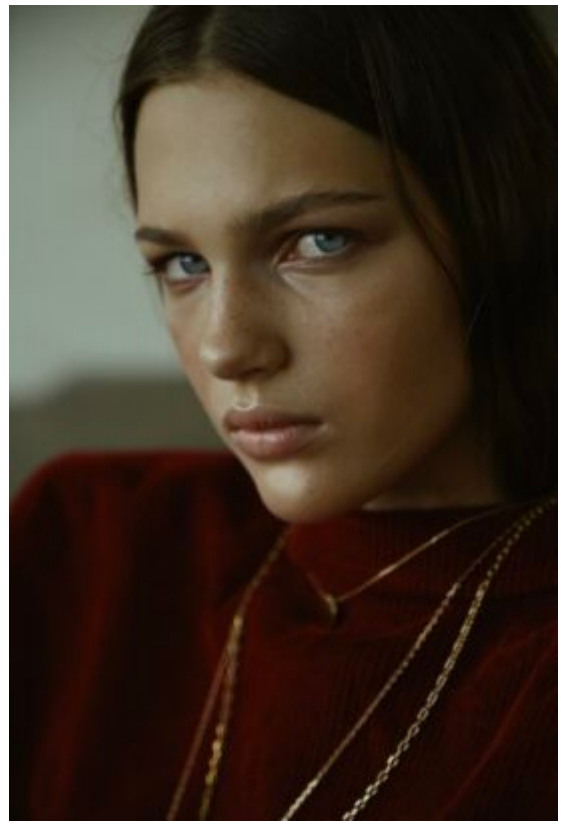

TRUE MODELS

Arisha Nikolashyna

173 | 82 / 62 / 88 / 37 | Light Brown / Blue

TRUE MODELS

Arisha Nikolashyna

173 | 82 / 62 / 88 / 37 | Light Brown / Blue

TRUE MODELS

Arisha Nikolashyna

173 | 82 / 62 / 88 / 37 | Light Brown / Blue

TRUE MODELS

Arisha Nikolashyna

173 | 82 / 62 / 88 / 37 | Light Brown / Blue

TRUE MODELS

Arisha Nikolashyna

173 | 82 / 62 / 88 / 37 | Light Brown / Blue

TRUE MODELS