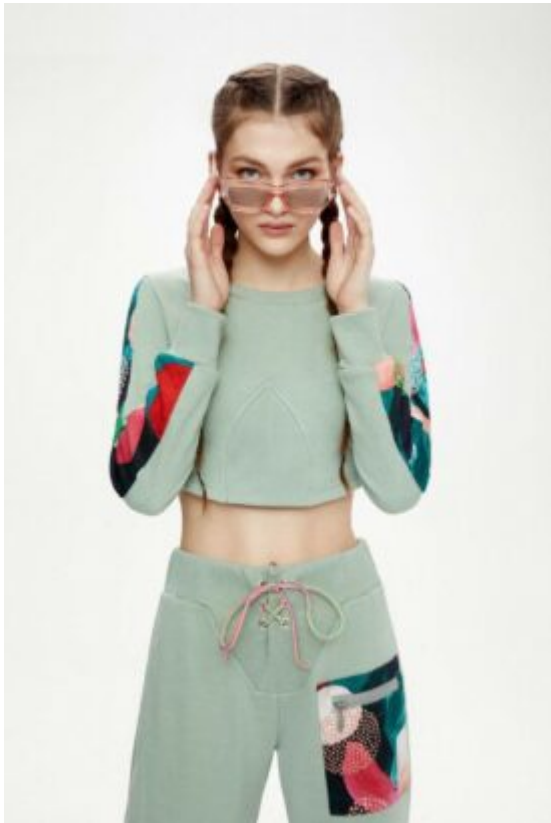

TRUE MODELS

Arisha Nikolashyna

173 | 82 / 62 / 88 / 37 | Light Brown / Blue

TRUE MODELS

Arisha Nikolashyna

173 | 82 / 62 / 88 / 37 | Light Brown / Blue

TRUE MODELS

Arisha Nikolashyna

173 | 82 / 62 / 88 / 37 | Light Brown / Blue

TRUE MODELS

Arisha Nikolashyna

173 | 82 / 62 / 88 / 37 | Light Brown / Blue

TRUE MODELS

Arisha Nikolashyna

173 | 82 / 62 / 88 / 37 | Light Brown / Blue

TRUE MODELS

Arisha Nikolashyna

173 | 82 / 62 / 88 / 37 | Light Brown / Blue

TRUE MODELS